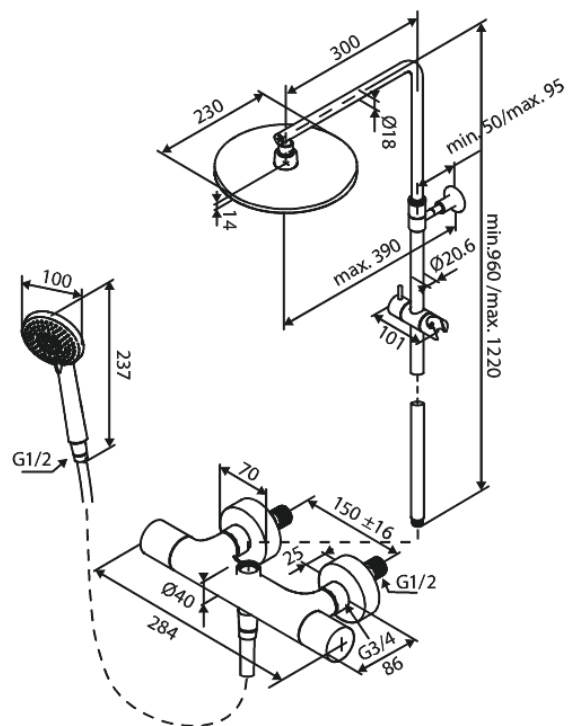

Product features

FM Mattsson Denmark ApS
Hvidkærvej 48, 5250 Odense SV, DK-56416218

+45 88 33 00 34 damixa-international@fmmattssongroup.com

Mere information på damixa.com

damixa